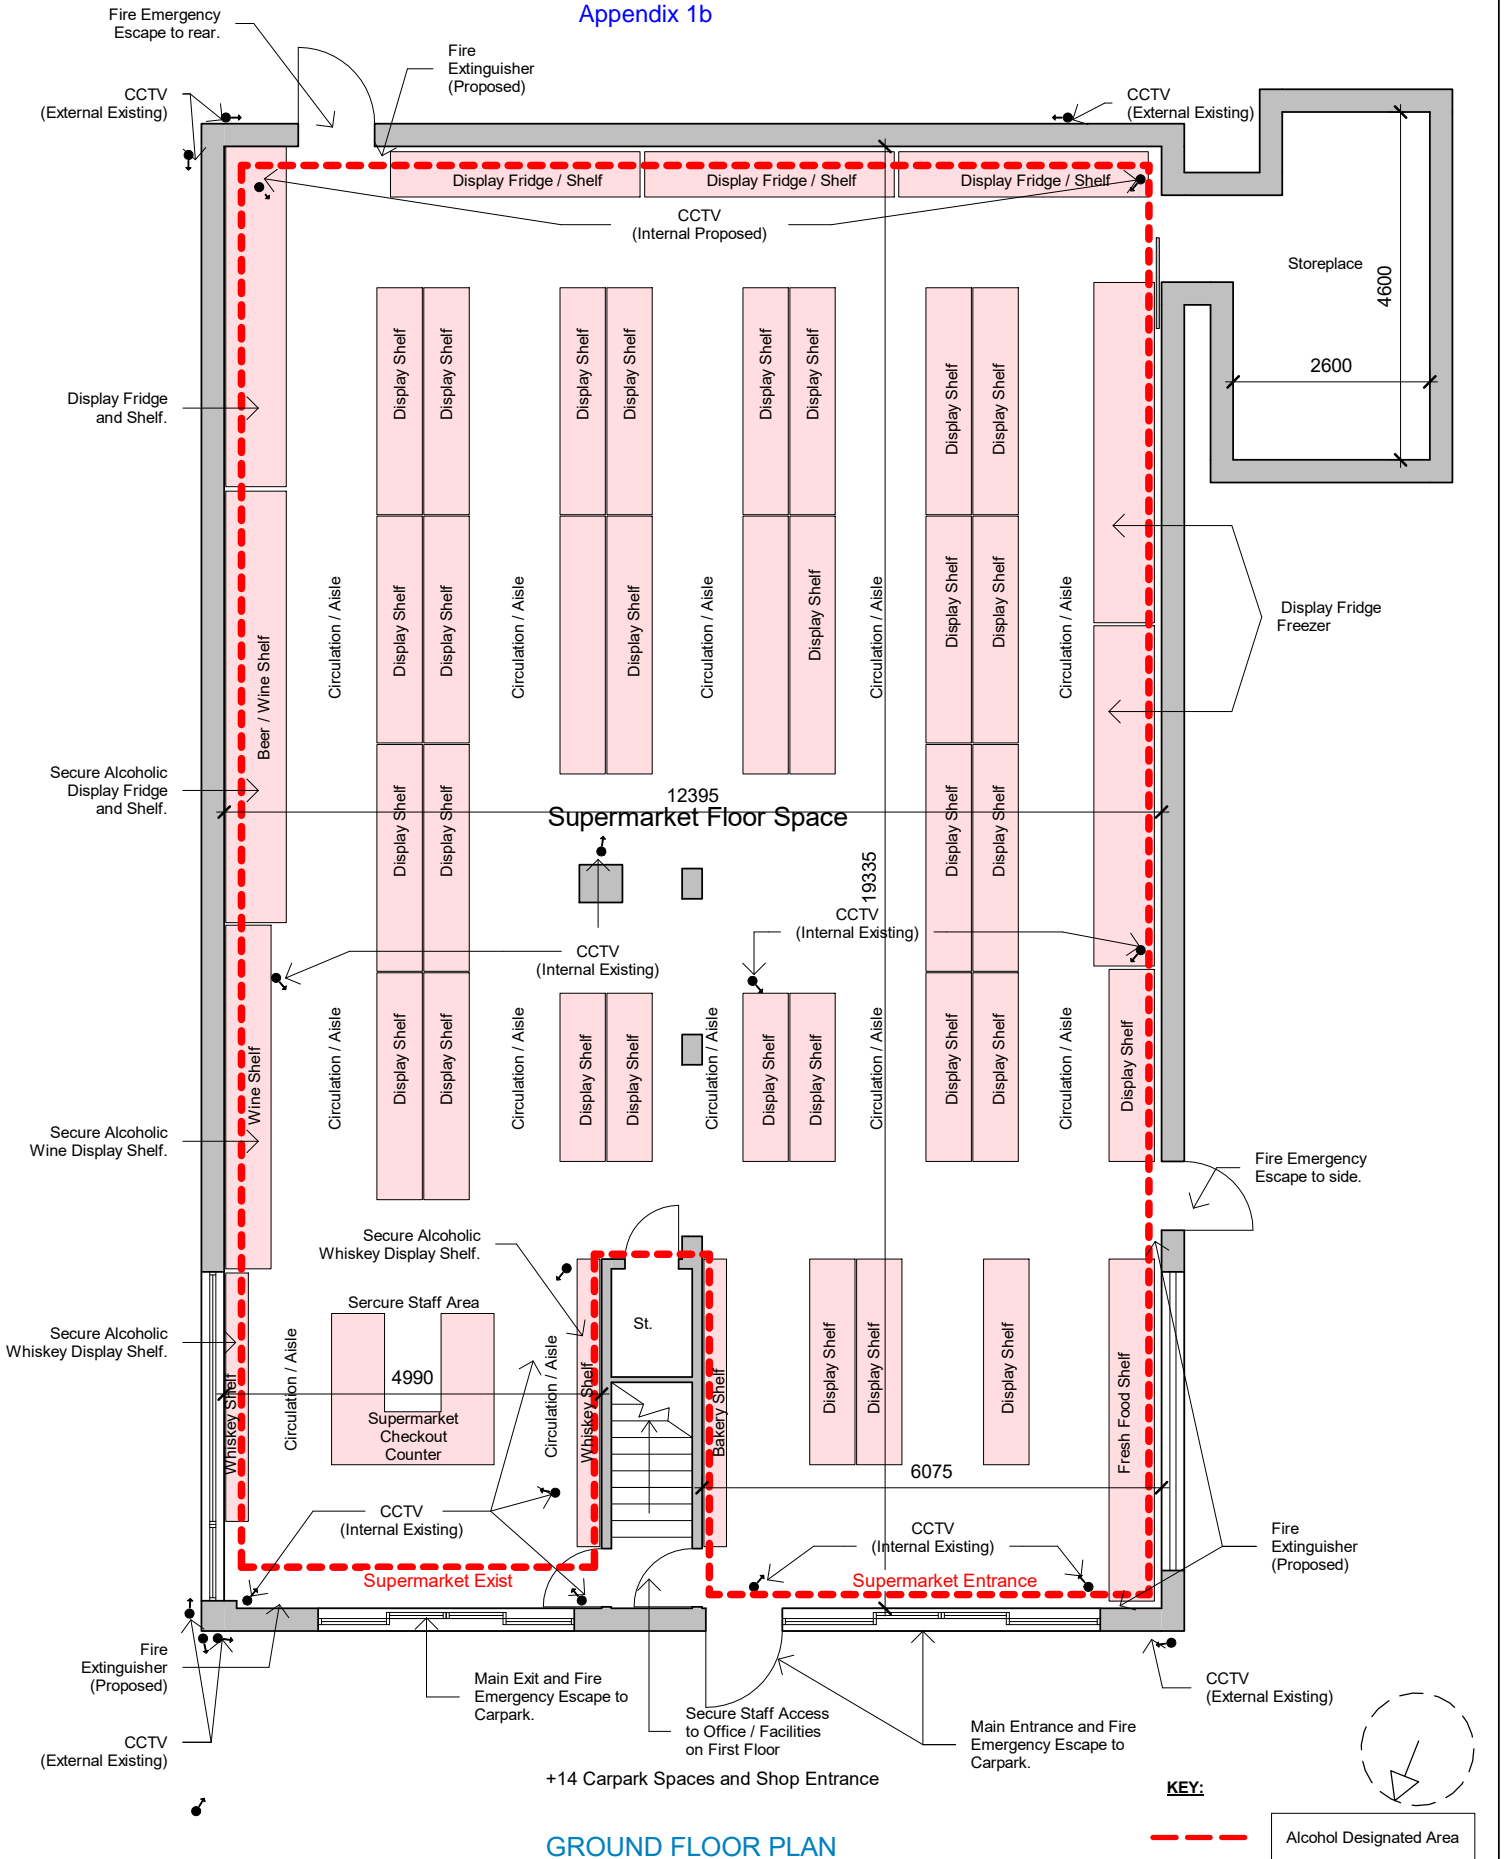

Appendix 1b

GROUND FLOOR PLAN

COPYRIGHT

This Drawing, design proposal and its contents are protected by copyright and can only be used under license and with the expressed authority of the Designer.

Euro Fresh Supermarket

Shamal Qadir

Date 22/07/22

Scale 1 : 100

6 Southfield Rd,  
Bradford  
BD5 9ED